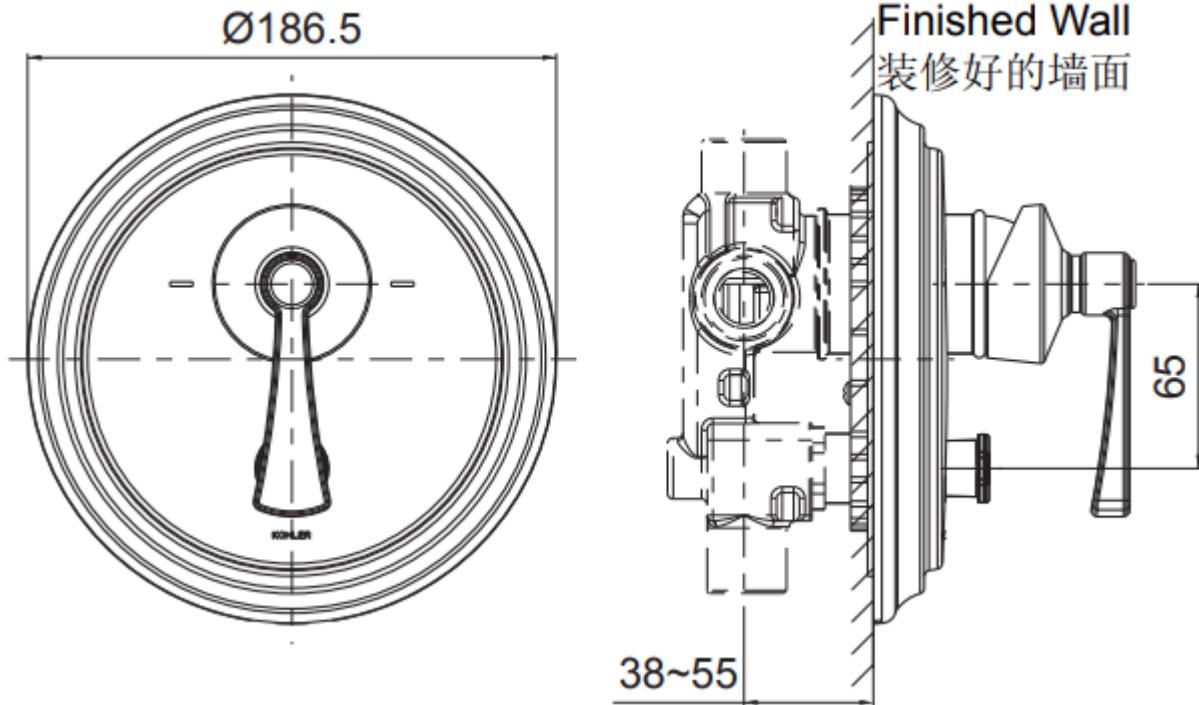

Brand : KOHLER
Name : ARCHER Concealed Bath/Shower trim + diverter
Item Code : K6220-4-CP + K882T-CP
Designer :
Color / Finish: Polished Chrome
Dimensions : Ø186.5 x 65 mm

Product info:

- Concealed Bath/shower
- Trim + Diverter